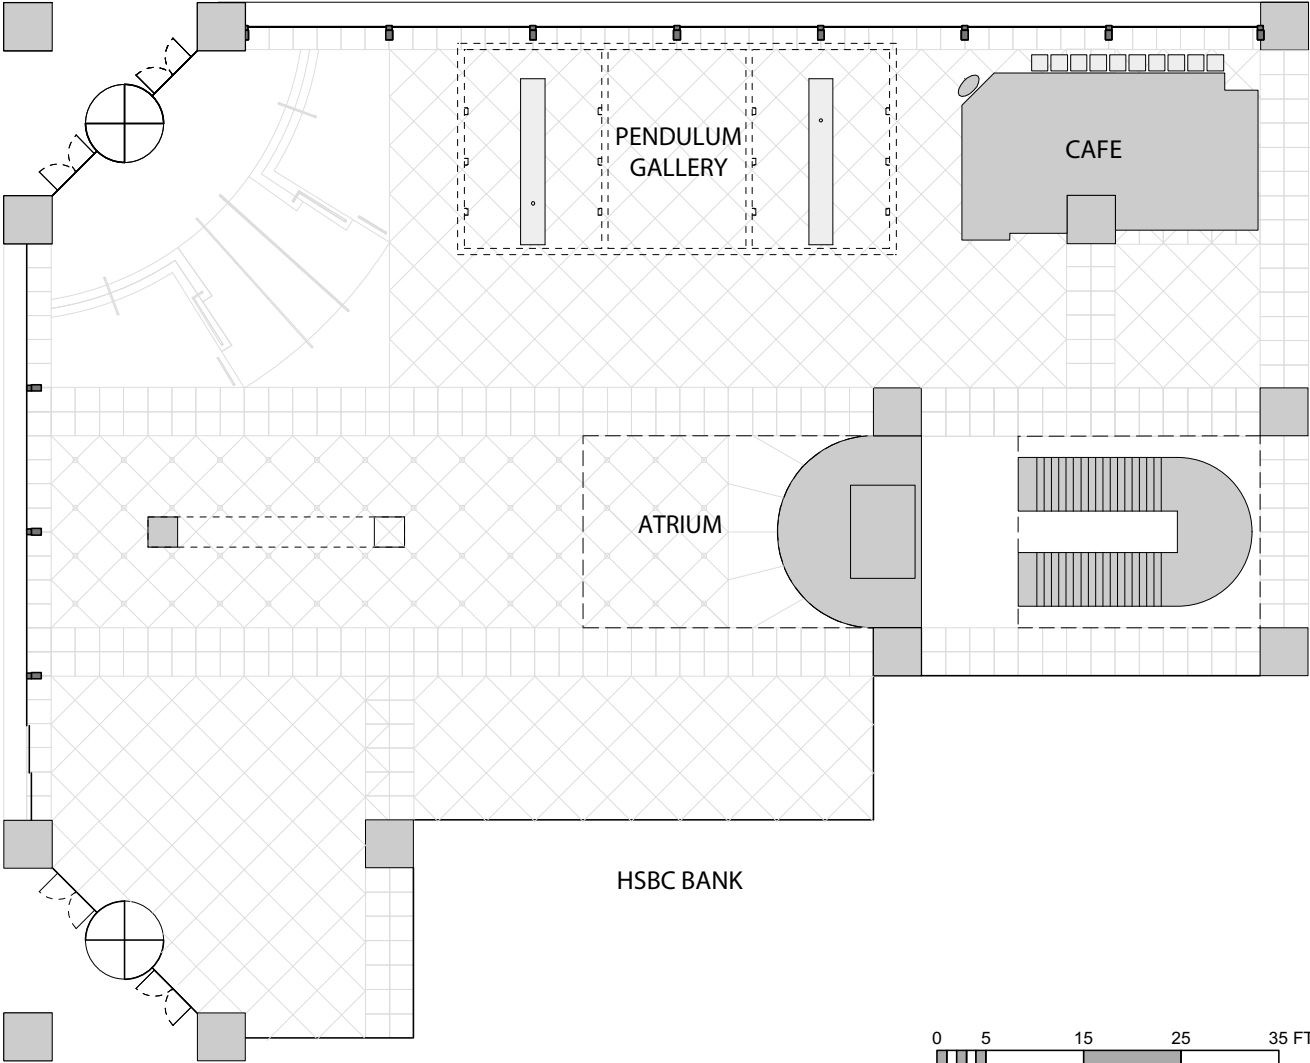

Pendulum Gallery

pendulumgallery.bc.ca
chriskeatley@shaw.ca
Tel: 604 250 9682

HSBC Building
885 West Georgia
Vancouver BC V6C 3E8
Canada

HORNBY ST.

GEORGIA ST.

PENDULUM GALLERY/ HSBC ATRIUM FLOOR PLAN