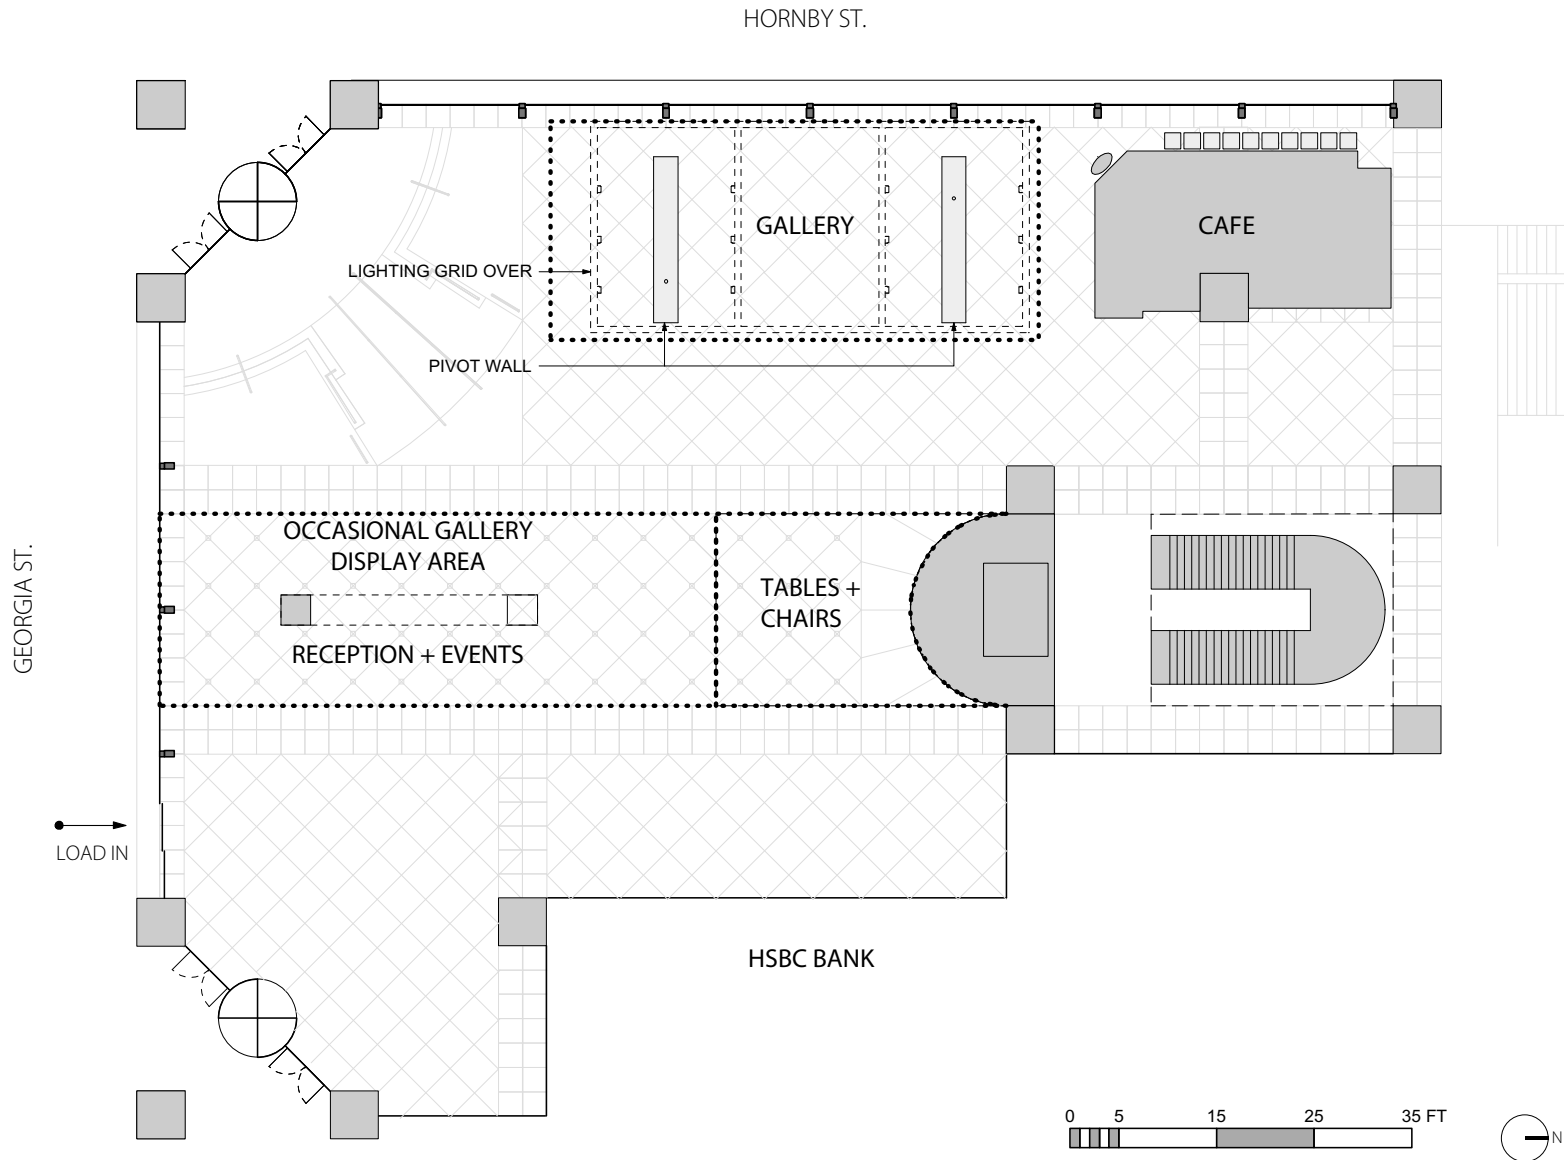

Pendulum Gallery

pendulumgallery.bc.ca
chriskeatley@shaw.ca
Tel: 604 250 9682

HSBC Building
885 West Georgia
Vancouver BC V6C 3E8
Canada

PENDULUM GALLERY/ HSBC ATRIUM DESIGNATED AREAS